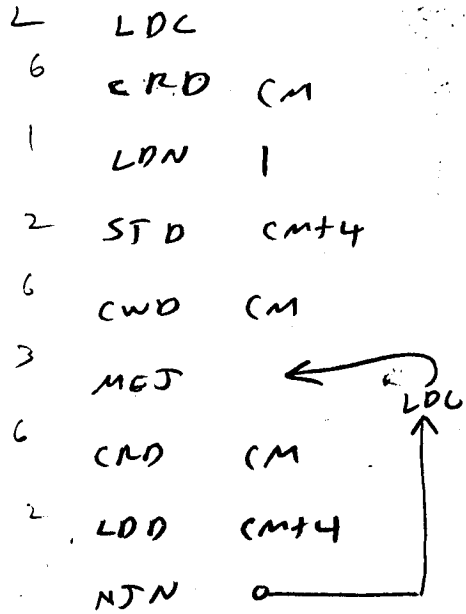

ppu

if interrupt w/ time does not go into user mode

(if MEJ does not change A)

if interrupt w/ no go to user mode

(entire) ~~phase~~

note not needed if > 50-50 nsec